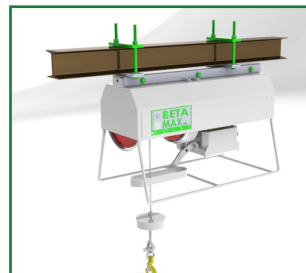

LEO (50-40)
Single Line Setup
Lifting Capacity: 1,000 lbs
Max. Height: 220 ft
Double Line Setup
Lifting Capacity: 2,000 lbs
Max. Height: 110 ft

**LEO XXL VFD
WIRED (50-58)
WIRELESS (50-58A)**
Single Line Setup
Lifting Capacity: 1,000 lbs
Max. Height: 400 ft
Double Line Setup
Lifting Capacity: 2,000 lbs
Max. Height: 200 ft

LEO XXL (50-25)
Single Line Setup
Lifting Capacity: 1,000 lbs
Max. Height: 400 ft
Double Line Setup
Lifting Capacity: 2,000 lbs
Max. Height: 200 ft

MOUNTING OPTIONS

**SCAFF TRAC
(60-41)**

Max. Load Lift: 1,200 lbs
Outward Cantilever: 3.5 ft

**I-BEAM TROLLEY
(60-25)**

Max. Load Lift: 2,000 lbs
Adjustable Flange Width:
3"-8.25"

**I-BEAM FIXED
(60-8)**

Max. Load Lift: 2,000 lbs
Adjustable Flange Width:
2.5"-5"

**TRESTLE MONORAIL
(60-33)****

Max. Load Lift: 2,000 lbs
Outward Cantilever: 3.5 ft

* Can be used with ROLLER TOP (20-43-2) on SCAFF TRAC (60-41).

** TRESTLE MONORAIL SUPPORT BRACKET (60-23) enables 2,000 lb lifting load.

ACCESSORIES

DOUBLE ROPE KIT
(70-9) LARGE
(70-2) HEAVY DUTY

EQUIPMENT BASKET
(70-49) 400 LB
(70-45) 800 LB