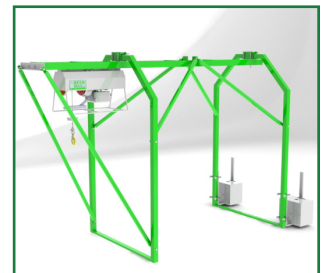

PORTABLE HOISTS & ACCESSORIES

PORTABLE HOISTS

**SCORPIO XL
(50-33-1)***

Single Line Setup
Lifting Capacity: 400 lbs
Max. Height: 160 ft

**GEMINI PLUS
110V (50-11)
220V (50-8)**

Single Line Setup
Lifting Capacity: 600 lbs
Max. Height: 220 ft
Double Line Setup
Lifting Capacity: 1,200 lbs
Max. Height: 110 ft

LEO (50-40)
Single Line Setup
Lifting Capacity: 1,000 lbs
Max. Height: 220 ft
Double Line Setup
Lifting Capacity: 2,000 lbs
Max. Height: 110 ft

**LEO XXL VFD
WIRED (50-58)
WIRELESS (50-58A)**
Single Line Setup
Lifting Capacity: 1,000 lbs
Max. Height: 400 ft
Double Line Setup
Lifting Capacity: 2,000 lbs
Max. Height: 200 ft

LEO XXL (50-25)
Single Line Setup
Lifting Capacity: 1,000 lbs
Max. Height: 400 ft
Double Line Setup
Lifting Capacity: 2,000 lbs
Max. Height: 200 ft

MOUNTING OPTIONS

**SCAFF TRAC
(60-41)**

Max. Load Lift: 1,200 lbs
Outward Cantilever: 3.5 ft

**I-BEAM TROLLEY
(60-25)**

Max. Load Lift: 2,000 lbs
Adjustable Flange Width:
3"-8.25"

**I-BEAM FIXED
(60-8)**

Max. Load Lift: 2,000 lbs
Adjustable Flange Width:
2.5"-5"

**TRESTLE MONORAIL
(60-33)****

Max. Load Lift: 2,000 lbs
Outward Cantilever: 3.5 ft